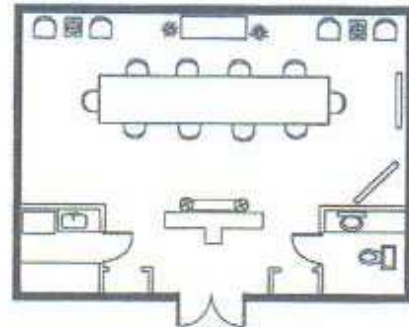

## Guest Rooms and Suites

*Crowne Plaza® Meadowlands offers unique, beautifully furnished and elegant guestrooms. In all room types you will find coffee makers with complimentary coffee, irons, full-size ironing boards, remote-control TVs, well-lit writing desks with smart lamps, data-port phones, and marble bathrooms with hairdryers and cosmetic mirrors.*

ONE-BEDROOM SUITE

CLUB LOUNGE

KING ROOM

CONFERENCE SUITE

ALCOVE SUITE

DOUBLE ROOM

**Crowne Plaza Meadowlands**  
Two Harmon Plaza  
Secaucus, NJ 07094  
201-348-6900