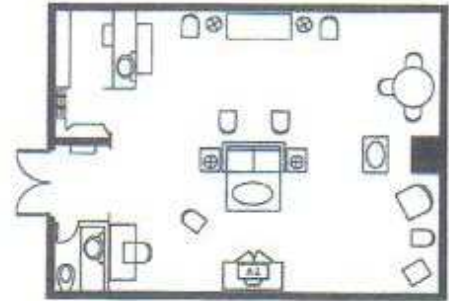

## ROOM BREAKDOWN

- 90 % Non-smoking rooms
- 201 Double Rooms
- 85 Single Rooms
- 15 Suites
- 2 Conference Suites

## Guest Rooms and Suites

*Crowne Plaza® Meadowlands offers unique, beautifully furnished and elegant guestrooms. In all room types you will find coffee makers with complimentary coffee, irons, full-size ironing boards, remote-control TVs, well-lit writing desks with smart lamps, data-port phones, and marble bathrooms with hairdryers and cosmetic mirrors.*

ONE-BEDROOM SUITE

CLUB LOUNGE

KING ROOM

CONFERENCE SUITE

ALCOVE SUITE

DOUBLE ROOM

**Crowne Plaza Meadowlands**  
Two Harmon Plaza  
Secaucus, NJ 07094  
201-348-6900